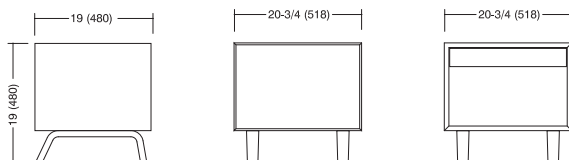

MULTIFLEX BEDSIDE TABLE

Bedside Table with drawer