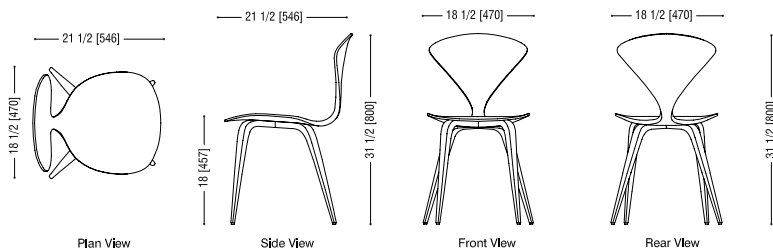

CHERNER SIDE CHAIR Wood Base