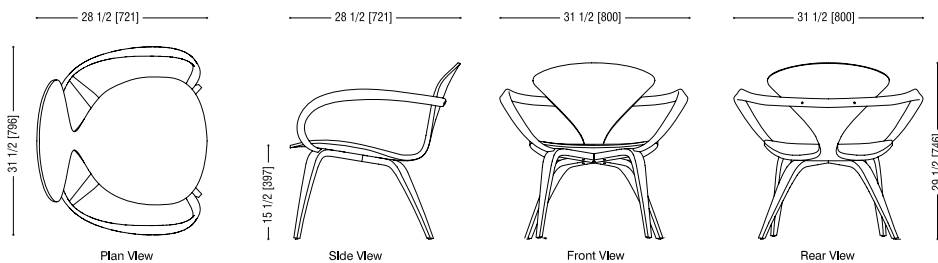

CHERNER LOUNGE CHAIR With Arms