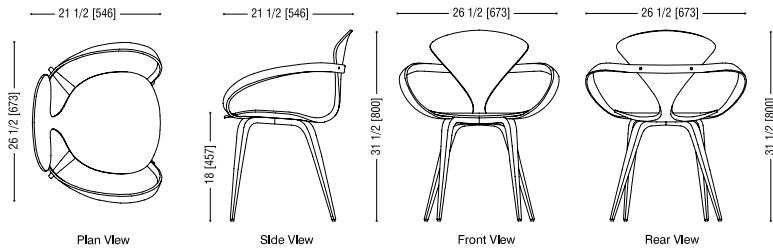

WOOD BASE CHAIRS and Ottoman

Cherner

The Cherner Chair Company

PO Box 509
Ridgefield, CT 06877
www.ChernerChair.com

1.866.243.7637

Dimensions

All dimensions are in inches and millimeters. Add 1/2" (13mm) to seat height for upholstery pads. Dimensioned drawings below can be downloaded at www.chernerchair.com

Specifications

Seat: One piece molded plywood. Beech core laminations, w/face veneers in beech, walnut or red gum

Wood Base: Two peice laminated beech. Face veneers in beech, walnut or red gum.

CHERNER ARM CHAIR Wood Base