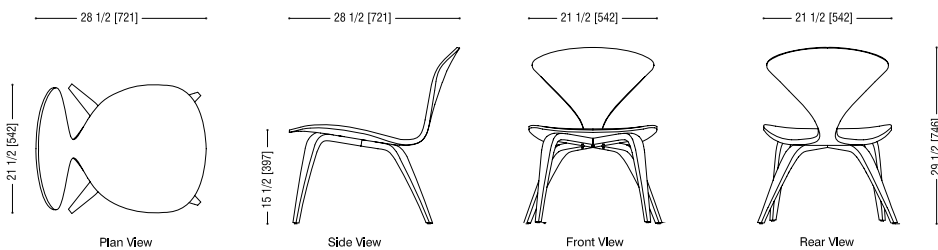

CHERNER LOUNGE CHAIR Without Arms