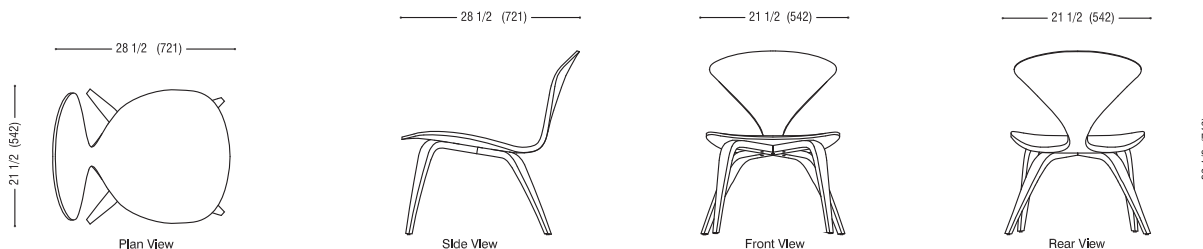

CHERNER LOUNGE CHAIR Without Arms