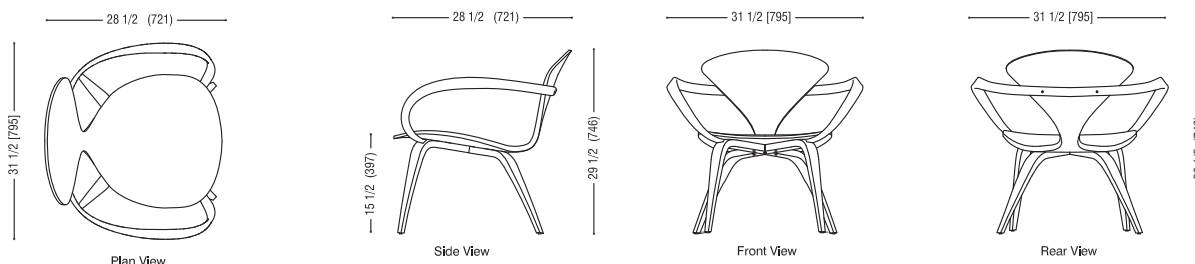

CHERNER LOUNGE CHAIR With Arms