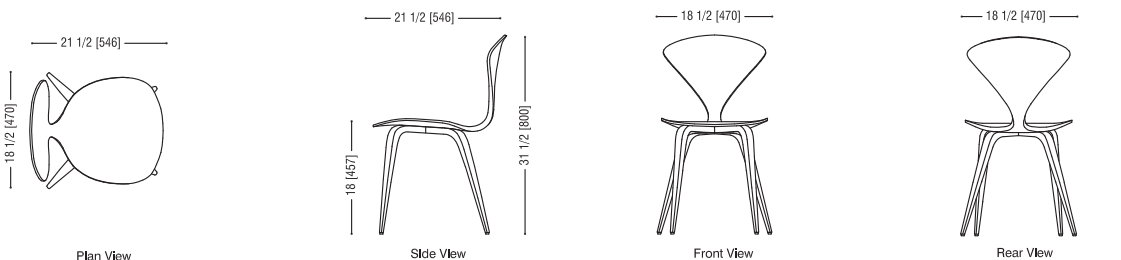

CHERNER SIDE CHAIR Wood Base