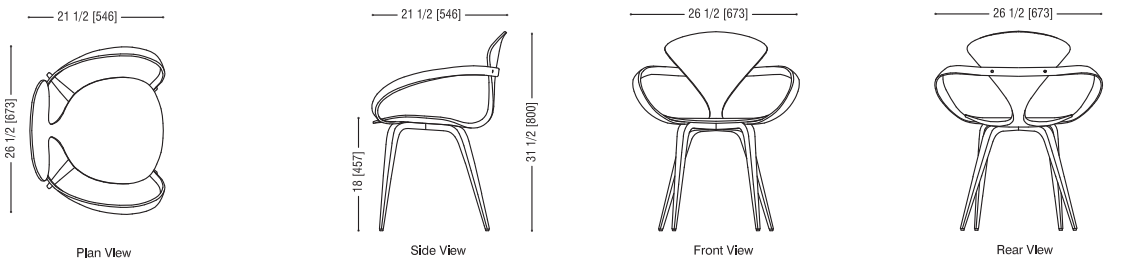

WOOD BASE CHAIRS and Ottoman

Cherner

The Cherner Chair Company

PO Box 509
Ridgefield, CT 06877
www.ChernerChair.com

1.866.243.7637

Dimensions

All dimensions are in inches and millimeters. Add 1/2" (13mm) to seat height for upholstery pads. Dimensioned drawings below can be downloaded at www.chernerchair.com

Specifications

Seat: One piece molded plywood. Beech core laminations, w/ face veneers in beech, walnut, red gum or white oak.

Wood Base: Two peice laminated beech, w/ face veneers in beech, walnut, red gum or white oak

CHERNER ARM CHAIR Wood Base