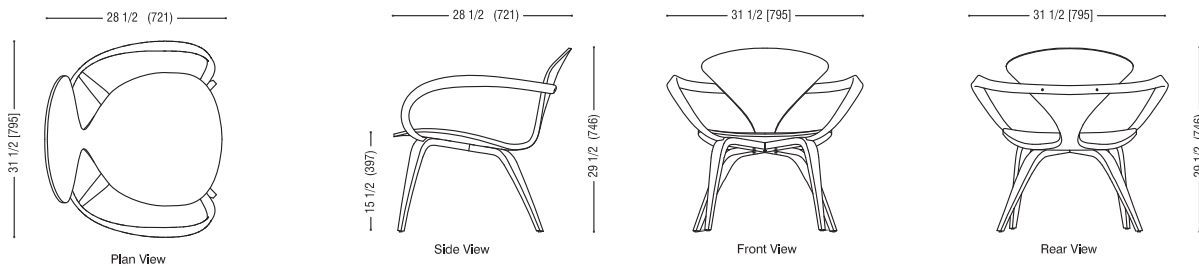

CHERNER LOUNGE CHAIR With Arms