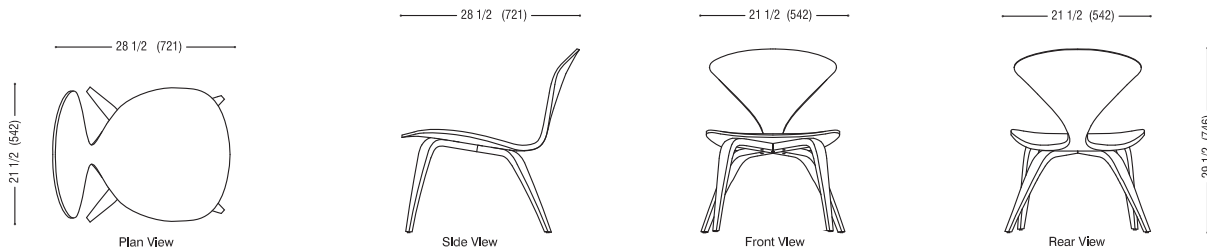

CHERNER LOUNGE CHAIR Without Arms