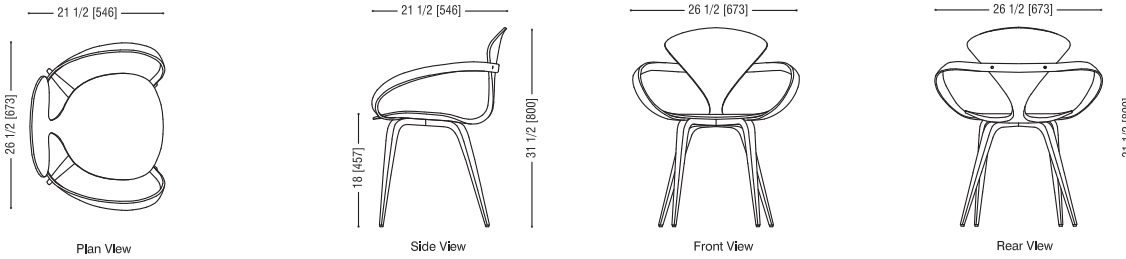

WOOD BASE CHAIRS and Ottoman

Cherner

The Cherner Chair Company

PO Box 509
Ridgefield, CT 06877
www.ChernerChair.com

1.866.243.7637

Dimensions

All dimensions are in inches and millimeters. Add 1/2" (13mm) to seat height for upholstery pads. Dimensioned drawings below can be downloaded at www.chernerchair.com

Specifications

Seat: One piece molded plywood. Beech core laminations, w/ face veneers in beech, walnut, red gum or white oak.

Wood Base: Two peice laminated beech, w/ face veneers in beech, walnut, red gum or white oak

CHERNER ARM CHAIR Wood Base