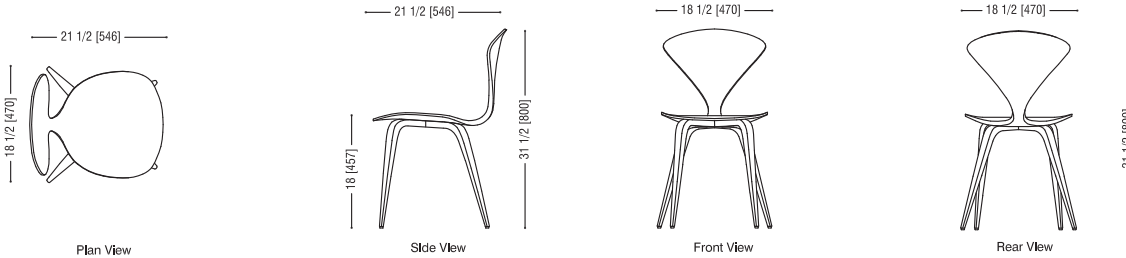

CHERNER SIDE CHAIR Wood Base