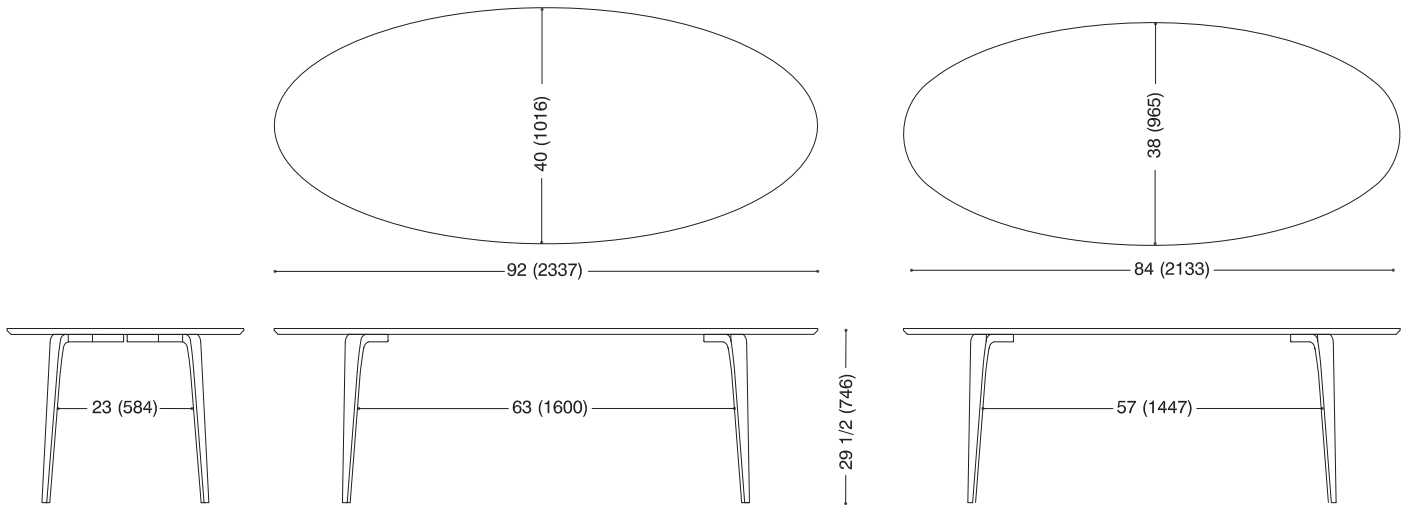

ROUND AND OVAL TABLES

Cherner

The Cherner Chair Company

Dimensions

All dimensions are in inches and millimeters.
Dimensioned drawings below can be downloaded at www.chernerchair.com

Specifications

Top: One piece 1" multiply plywood core with walnut or beech face veneer. profiled exposed multiply core edge.

Wood Base: Laminated beech core. Face veneer in walnut or beech.

PO Box 509

Ridgefield, CT 06877

www.ChernerChair.com

1.866.243.7637

40"x 92" / 38"x 84" OVAL

40" dia / 48" dia DINING TABLE

36" dia / 32" dia COFFEE TABLE