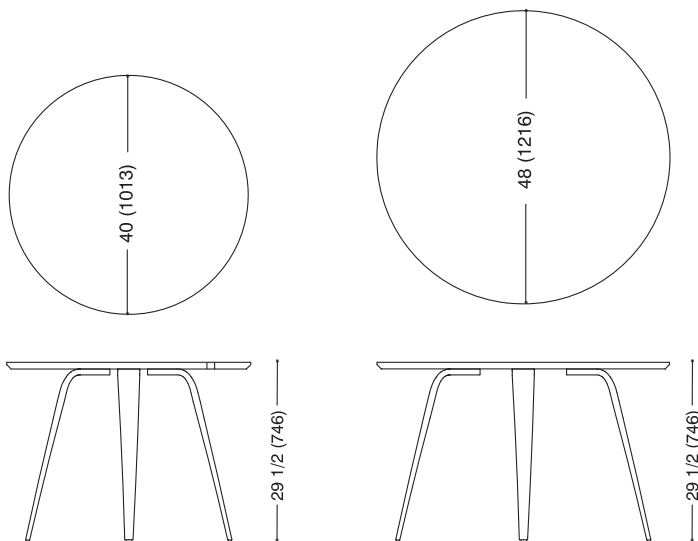

ROUND AND OVAL TABLES

Cherner

The Cherner Chair Company

Dimensions

All dimensions are in inches and millimeters.
Dimensioned drawings below can be downloaded at www.chernerchair.com

Specifications

Top: One piece 1" multiply plywood core with walnut or beech face veneer. profiled exposed multiply core edge.

Wood Base: Laminated beech core. Face veneer in walnut or beech.

PO Box 509

Ridgefield, CT 06877

www.ChernerChair.com

1.866.243.7637

40"x 92" / 38"x 84" OVAL

40" dia / 48" dia DINING TABLE

36" dia / 32" dia COFFEE TABLE