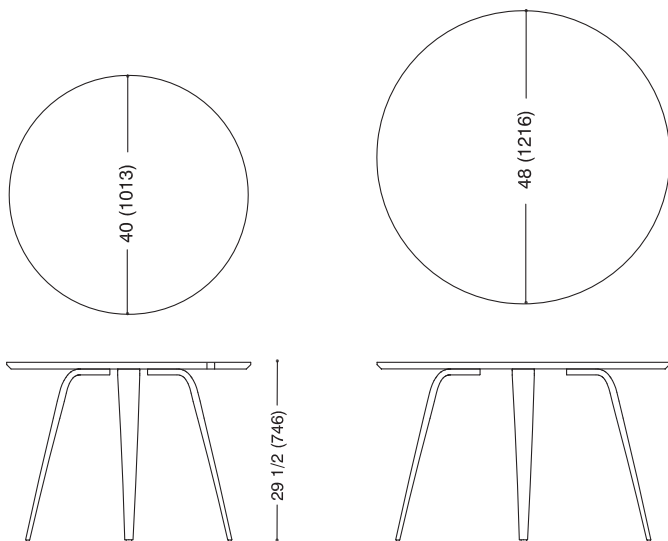

ROUND AND OVAL TABLES

Cherner

The Cherner Chair Company

Dimensions

All dimensions are in inches and millimeters. Dimensioned drawings below can be downloaded at www.chernerchair.com

Specifications

Top: One piece 1" multiply plywood core with walnut or beech face veneer. profiled exposed multiply core edge.

Wood Base: Laminated beech core. Face veneer in walnut or beech.

PO Box 509

Ridgefield, CT 06877

www.ChernerChair.com

1.866.243.7637

40"x 92" / 38"x 84" OVAL

40" dia / 48" dia ROUND

36" dia / 32" dia COFFEE TABLE