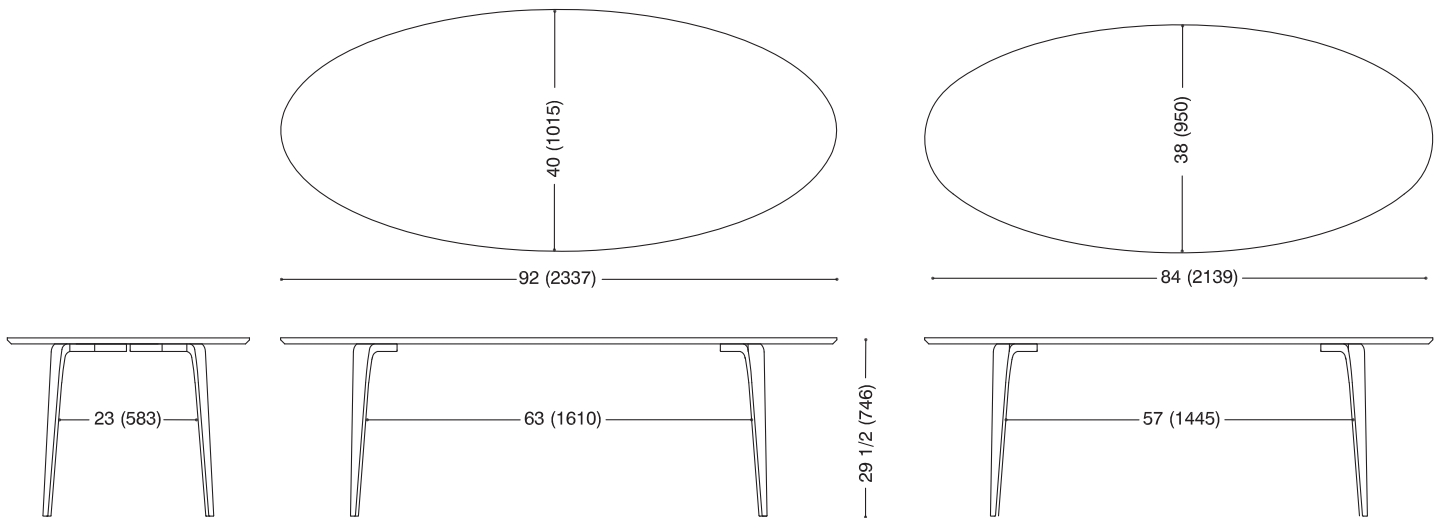

ROUND AND OVAL TABLES

Cherner

The Cherner Chair Company

Dimensions

All dimensions are in inches and millimeters. Dimensioned drawings below can be downloaded at www.chernerchair.com

Specifications

Top: One piece 1" multiply plywood core with walnut or beech face veneer. profiled exposed multiply core edge.

Wood Base: Laminated beech core. Face veneer in walnut or beech.

PO Box 509

Ridgefield, CT 06877

www.ChernerChair.com

1.866.243.7637

40"x 92" / 38"x 84" OVAL

40" dia / 48" dia ROUND

36" dia / 32" dia COFFEE TABLE