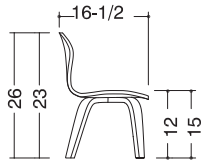

CHAIRS available in 12" and 15" seat heights LIST PRICE

YC01-12	Walnut Seat & Legs - 12" Seat Height	\$249.00
YC02-12	Birch Seat & Legs - 12" Seat Height	\$229.00
YC04-12	Orange Seat & Legs - 12" Seat Height	\$229.00
YC01-15	Walnut Seat & Legs - 15" Seat Height	\$249.00
YC02-15	Birch Seat & Legs - 15" Seat Height	\$229.00
YC04-15	Orange Seat & Legs - 15" Seat Height	\$229.00

30" x 30" TABLE available in 20" and 24" heights LIST PRICE

20" High Tables (Used with 12" Seat Height Chairs)

YT3001-20	30"x 30" Walnut Top & Legs, 20" H	\$549.00
YT3002-20	30"x 30" Birch Top & Legs, 20" H	\$499.00
YT3004-20	30"x 30" Orange Top & Legs, 20" H	\$499.00
YT3005-20	30"x 30" Orange Top, Birch Legs, 20" H	\$499.00
YT3007-20	30"x 30" Walnut Top & Birch Legs, 20" H	\$549.00