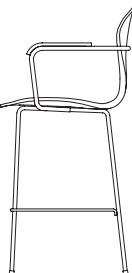

Stool- Chrome Metal Base w/arms

CSTM01	Classic Walnut seat, chrome base & arms	$ 999
CSTM02	Natural Beech seat, chrome base & arms	$ 979
CSTM03	Ebony Lacquer seat, chrome base & arms	$ 979
CSTM04	Stella Orange seat, chrome base & arms	$ 979
CSTM05	Natural Walnut seat, chrome base & arms	$ 999
CSTM06	White Lacquer seat, chrome base & arms	$ 979
CSTM13	Classic Ebony (Ebonized Walnut) seat, chrome base & arms	$ 1,029
CSTM16	Red Gum seat, chrome base & arms	$ 1,029

Stools available in **Counter** height (seat height 25") or **Bar** height (seat height 29")