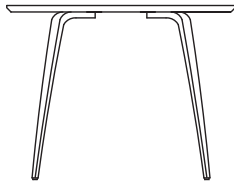

Oval Table 84"x38" (2139mm x 979mm)

CDT8401	Classic Walnut top and legs	$3,299
CDT8403	Classic Ebony (Ebonized Walnut) top and legs	$3,299
CDT8406	Natural Walnut top and legs	$3,299
CDT8430	Natural White Oak rift cut top and legs	$3,399

Oval Table 92"x40" (2337mm x 1013mm)

CDT9201-O	Classic Walnut top and legs	$3,399
CDT9203-O	Classic Ebony (Ebonized Walnut) top and legs	$3,399
CDT9206-O	Natural Walnut top and legs	$3,399
CDT9230-O	Natural White Oak rift cut top and legs	$3,499